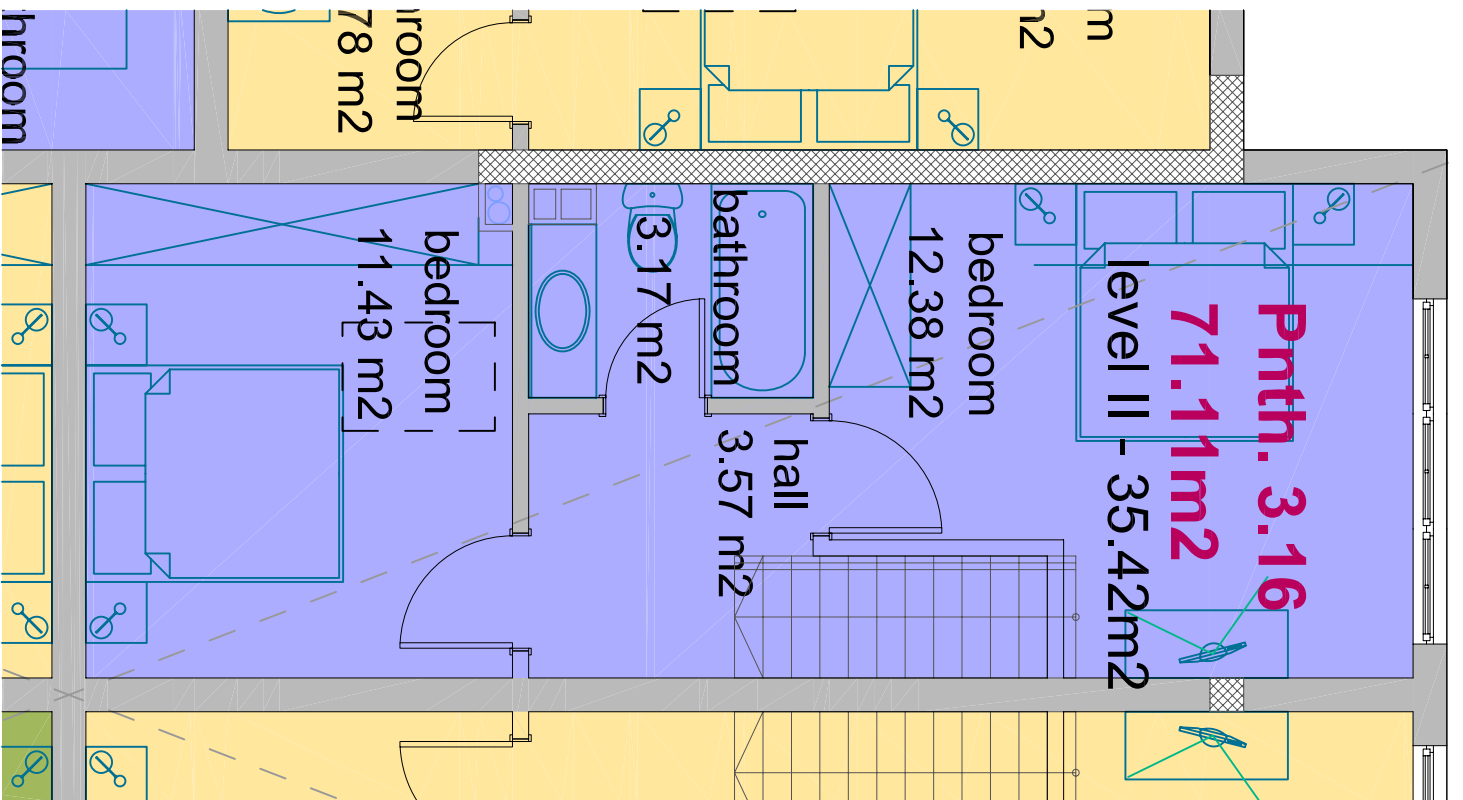

balcony  
5.95 m<sup>2</sup>

living room  
18.21 m<sup>2</sup>

Pnth. 3.16  
71.11 m<sup>2</sup>  
level 1 - 35.69 m<sup>2</sup>

bathroom  
3.82 m<sup>2</sup>

hall  
3.53 m<sup>2</sup>

h  
3

**Prth. 3.16**

**71.11m<sup>2</sup>**

**Level II - 35.42m<sup>2</sup>**

bedroom

12.38 m<sup>2</sup>

bathroom

3.17 m<sup>2</sup>

hall

3.57 m<sup>2</sup>

bedroom

11.43 m<sup>2</sup>

room

78 m<sup>2</sup>

hroom