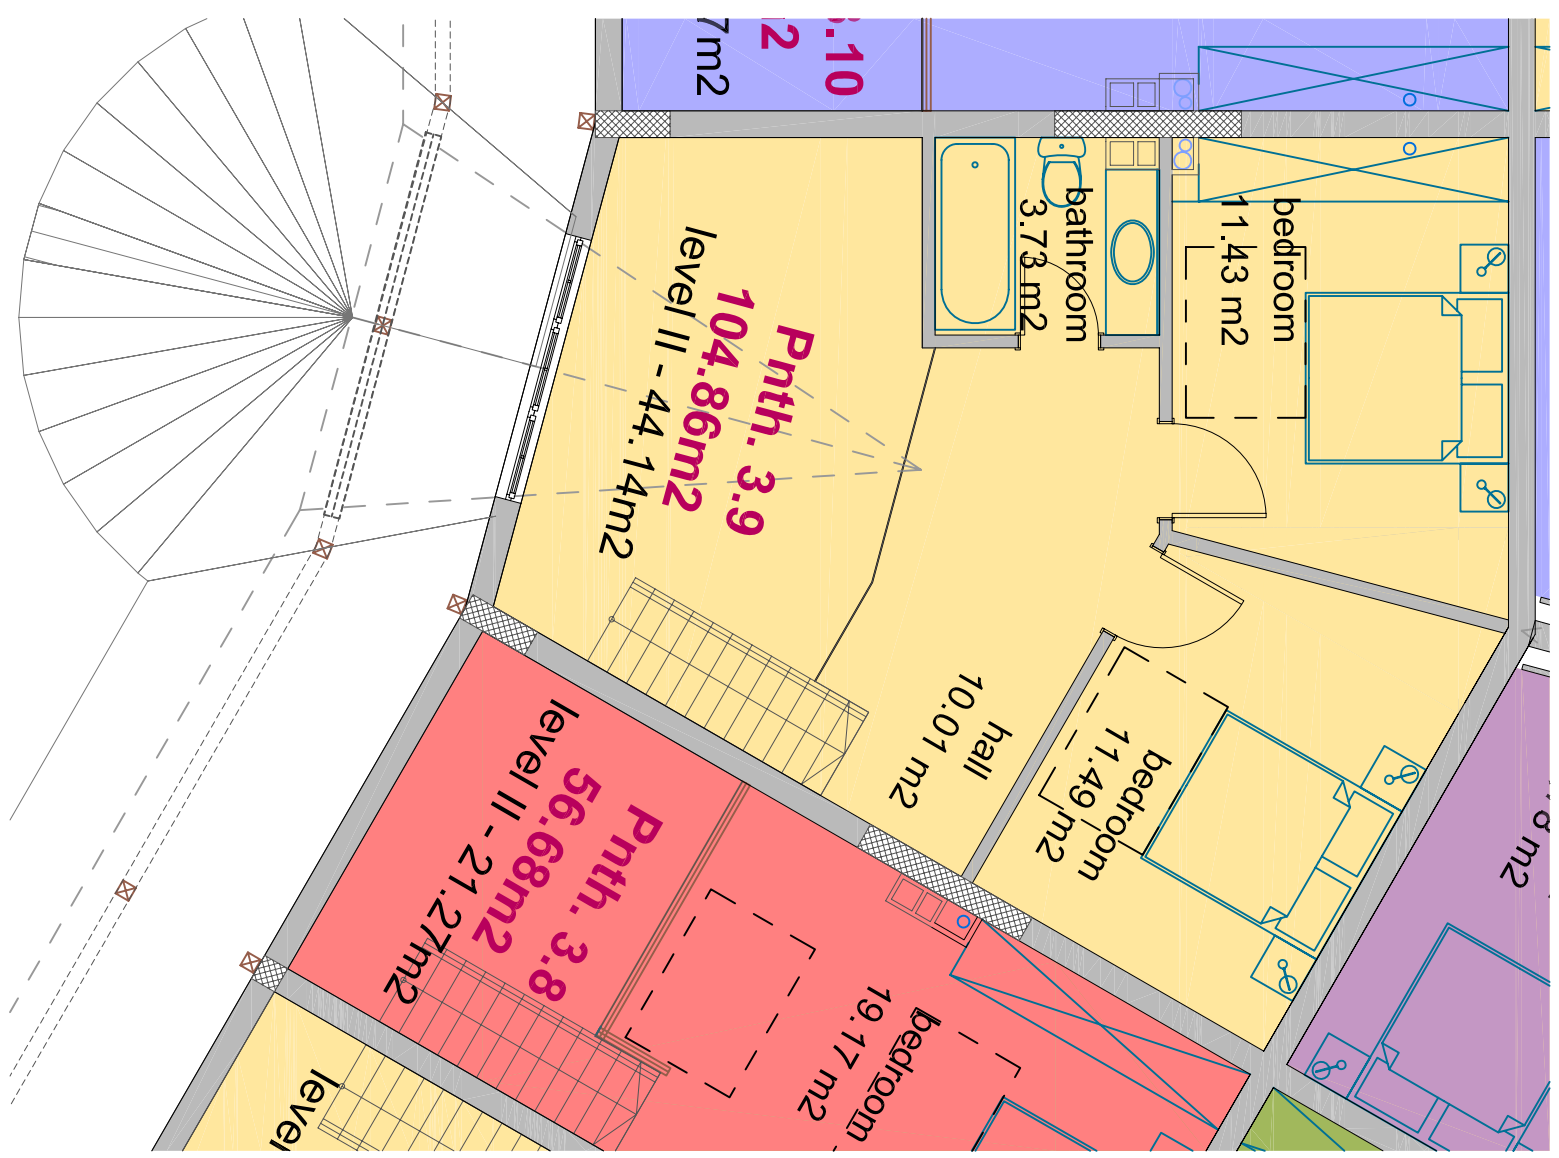

**Pnth. 3.9**  
**104.86m<sup>2</sup>**  
level 1 - 60.72m<sup>2</sup>

living room  
39.86 m<sup>2</sup>

balcony  
6.76 m<sup>2</sup>

bathroom  
3.82 m<sup>2</sup>

hall  
3.53 m<sup>2</sup>

washer

living room  
18.21 m<sup>2</sup>

balcony  
5.68 m<sup>2</sup>

**Pnth. 3.9**  
**56.68m<sup>2</sup>**  
level 1 - 35.41m<sup>2</sup>

bath  
3.82 m<sup>2</sup>

washer

**Pnth. 3.9**  
**104.86m<sup>2</sup>**  
level II - 44.14m<sup>2</sup>

**Pnth. 3.8**  
**56.68m<sup>2</sup>**  
level II - 21.27m<sup>2</sup>

bedroom  
19.17 m<sup>2</sup>

hall  
10.01 m<sup>2</sup>

bedroom  
11.49 m<sup>2</sup>

bedroom  
11.43 m<sup>2</sup>

bathroom  
3.73 m<sup>2</sup>

10.10  
7m<sup>2</sup>

level

8 m<sup>2</sup>